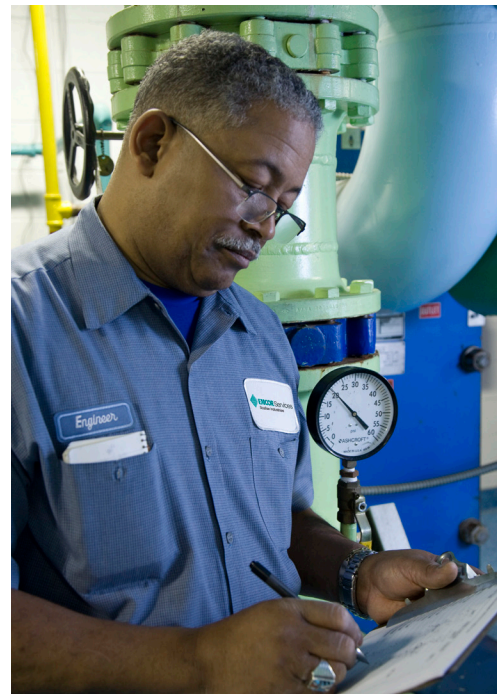

For over seventy years **Scalise Industries'** chiller and cooling technicians have performed emergency service, preventive, and maintenance repairs for virtually every type of commercial and industrial property to help them help them maintain reliable operation of their equipment.

We offer a health assessment of your chiller plant and cooling equipment that includes the following:

- » Standing leak test
- » Review running parameters
- » Review alarm history
- » Download database
- » Check system flows
- » Inspect electrical systems
- » Inspect control systems
- » Inspect cooling tower or condensers
- » Perform running inspection
- » Report findings and make recommendations to improve equipment operation