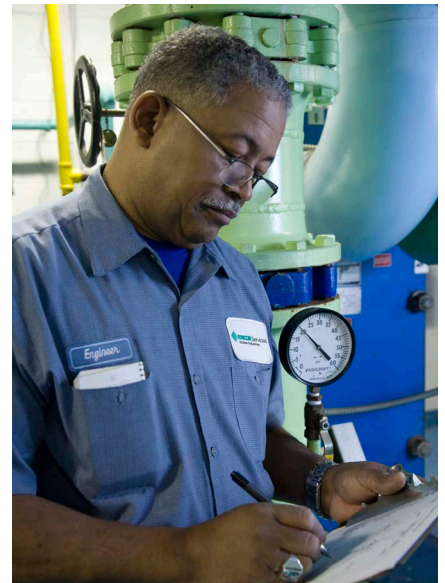

We offer a health assessment of your chiller plant and cooling equipment that includes the following:

- » Standing leak test
- » Review running parameters
- » Review alarm history
- » Download database
- » Check system flows
- » Inspect electrical systems
- » Inspect control systems
- » Inspect cooling tower or condensers
- » Perform running inspection
- » Report findings and make recommendations to improve equipment operation